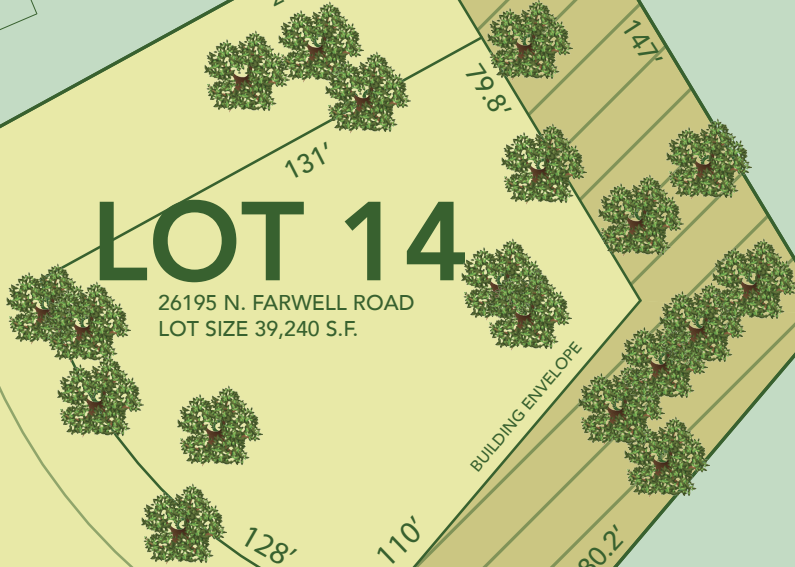

LOT 15

# LOT 14

26195 N. FARWELL ROAD  
LOT SIZE 39,240 S.F.

LOT 24