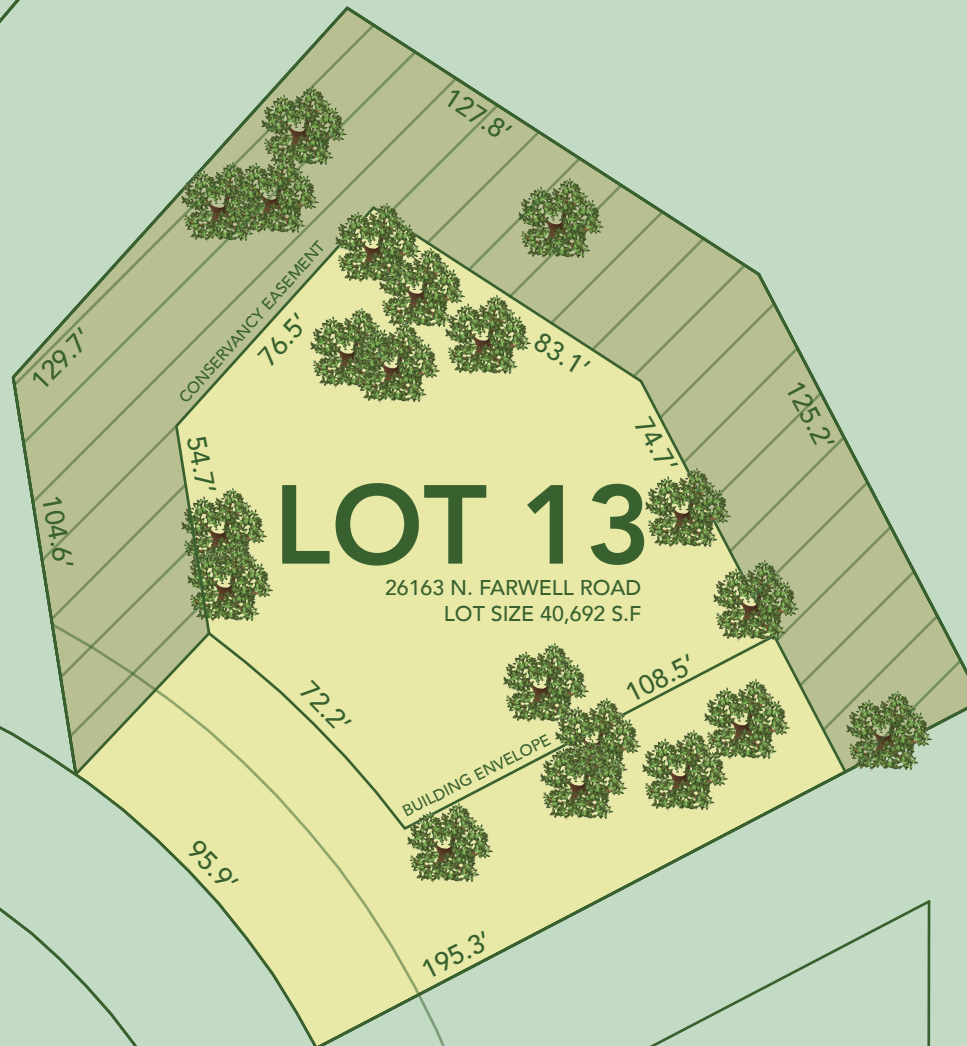

LOT 14

**LOT 13**

26163 N. FARWELL ROAD  
LOT SIZE 40,692 S.F.

LOT 12